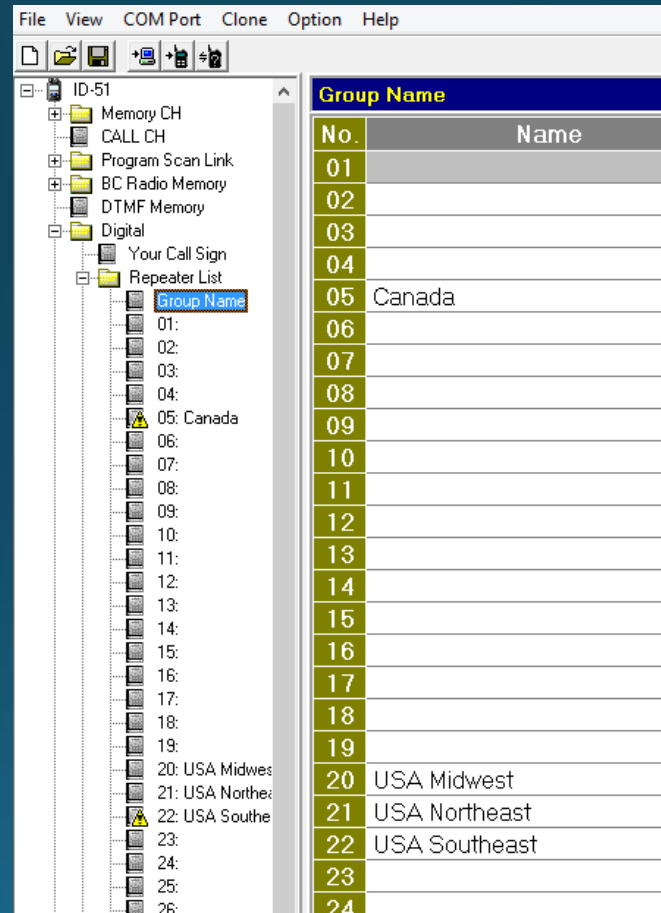

Group Names Appear

Local Repeaters Appear

The screenshot shows a software window with a menu bar (File, View, COM Port, Clone, Option, Help) and a toolbar. On the left is a tree view under 'ID-51' containing folders like 'Memory CH', 'CALL CH', 'Program Scan Link', 'BC Radio Memory', 'DTMF Memory', 'Digital', 'Your Call Sign', and 'Repeater List'. The 'Repeater List' folder is expanded, showing a list of repeaters from 01 to 26. Repeater 22 is highlighted in blue. The main window displays a table titled '22: USA Southeast (Remain 0 memories)'. The table has columns for 'No.', 'Type', 'Name', and 'Sub Name'. The data rows show DV Repeaters with names and locations in Alabama.

No.	Type	Name	Sub Name
0	DV Repeater	Alexander City	Alabama
1	DV Repeater	Anniston	Alabama
2	DV Repeater	Anniston	Alabama
3	DV Repeater	Birmingham	Alabama
4	DV Repeater	Birmingham	Alabama
5	DV Repeater	Birmingham	Alabama
6	DV Repeater	Birmingham	Alabama
7	DV Repeater	Birmingham	Alabama
8	DV Repeater	Clanton	Alabama
9	DV Repeater	Clanton	Alabama
10	DV Repeater	Enterprise	Alabama
11	DV Repeater	Enterprise	Alabama
12	DV Repeater	Ft Payne	Alabama
13	DV Repeater	Ft Payne	Alabama
14	DV Repeater	Gadsden	Alabama
15	DV Repeater	Gadsden	Alabama
16	DV Repeater	Greenville	Alabama
17	DV Repeater	Greenville	Alabama
18	DV Repeater	Guntersville	Alabama
19	DV Repeater	Huntsville	Alabama
20	DV Repeater	Huntsville	Alabama
21	DV Repeater	Huntsville	Alabama