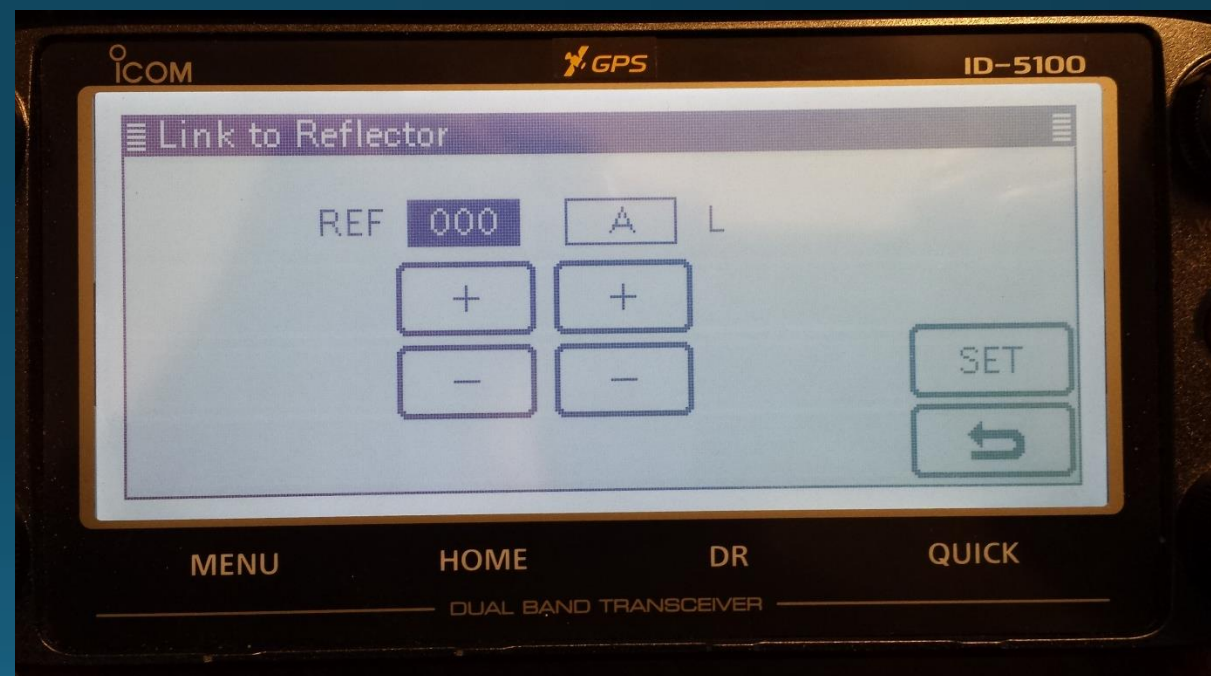

Linking to Reflectors

- To link to a Reflector, select Reflector, Link to Reflector, Direct Input, then select Reflector and Module

Once a Reflector has been selected, it's listed for quick selection