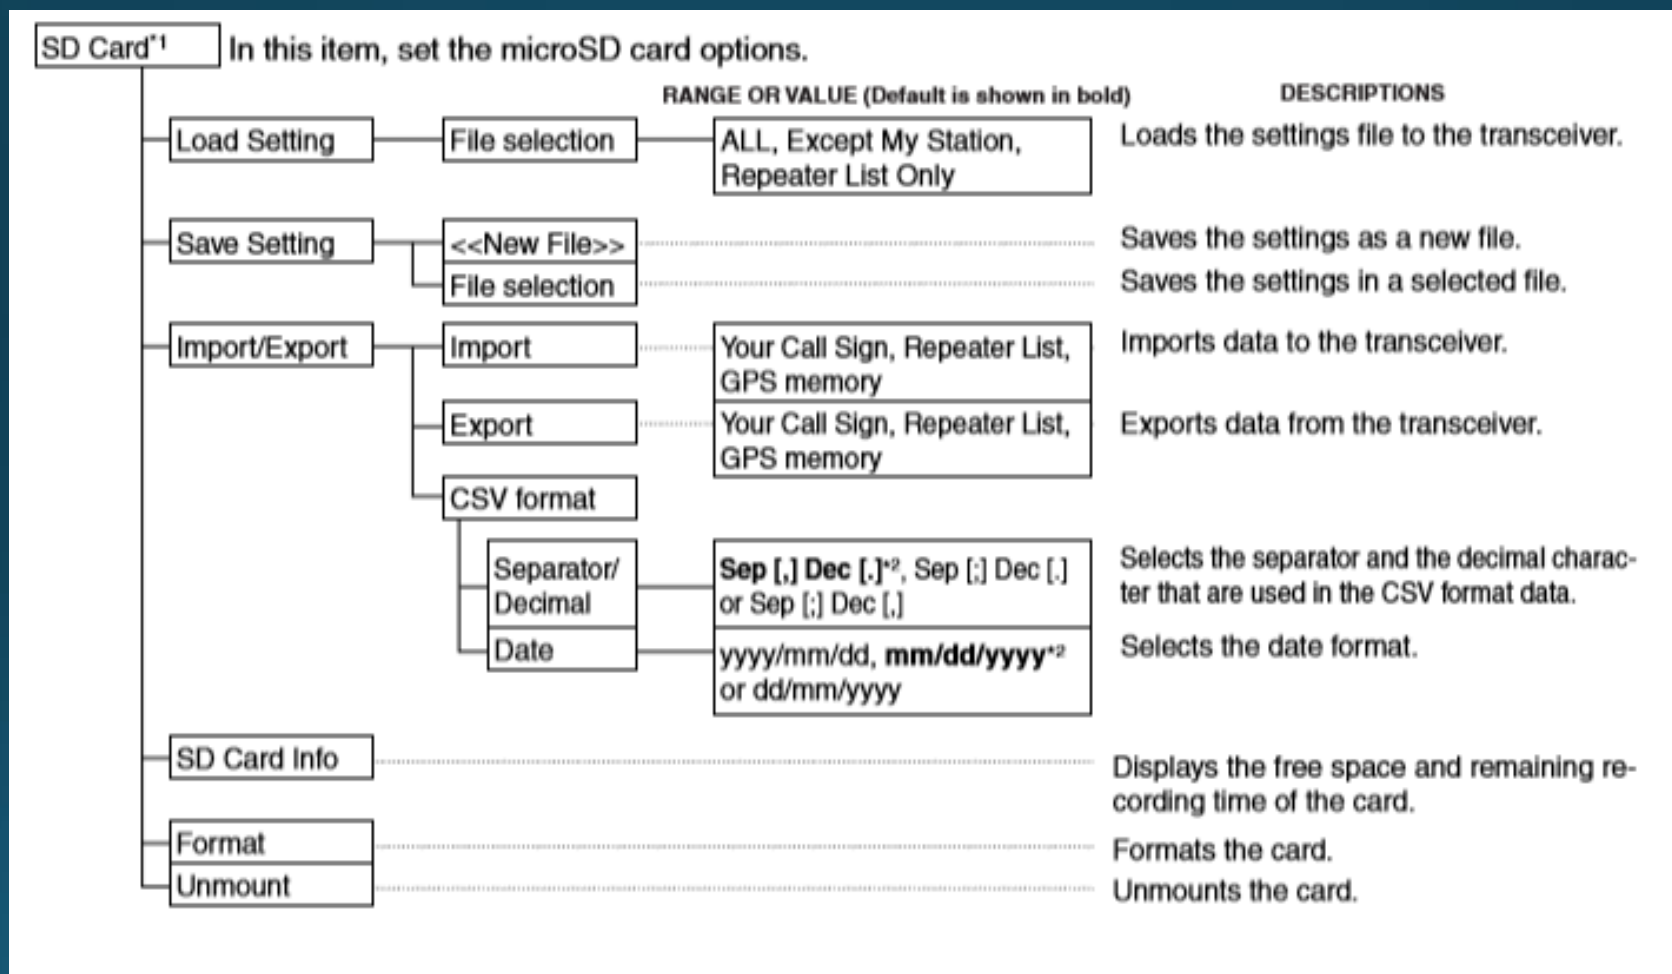

Import Directly to Radio