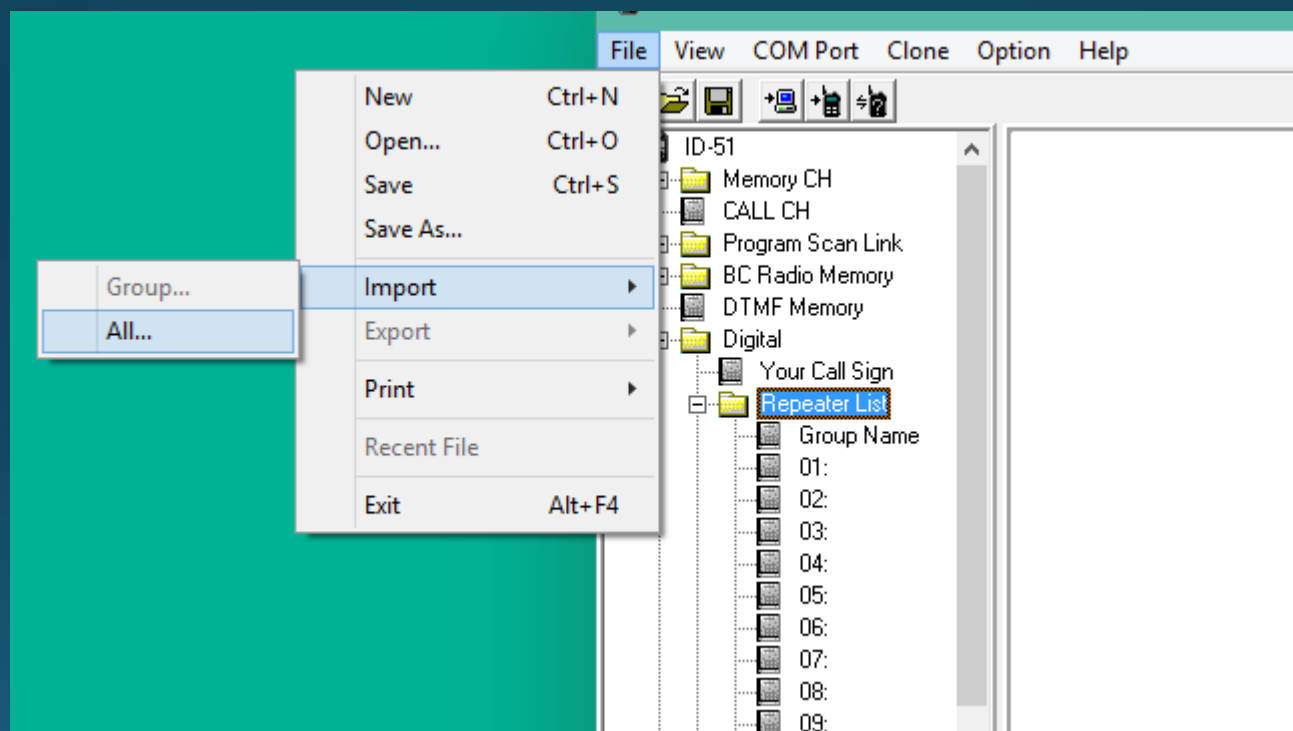

Import All into Repeater List