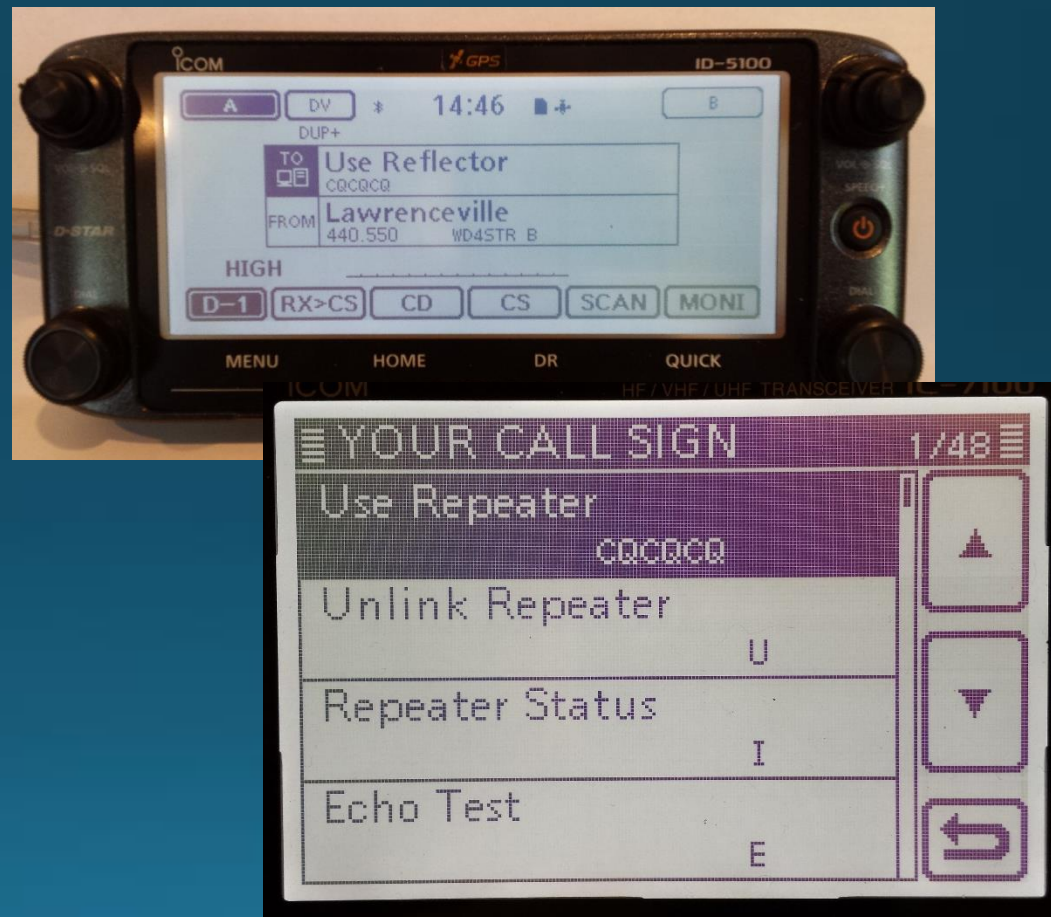

Which CQ?

- Select TO on screen
- DO NOT USE Local CQ
  - Shows as CQCQCQ
- 3rd Generation (ID-31, ID-51, ID-7100)
  - Select “Your Call Sign”
  - Select “Use Repeater” to talk
- 3rd + Generation (ID-51+, ID-5100)
  - Select (“Reflector”)
  - Select (“Use Reflector”) to talk