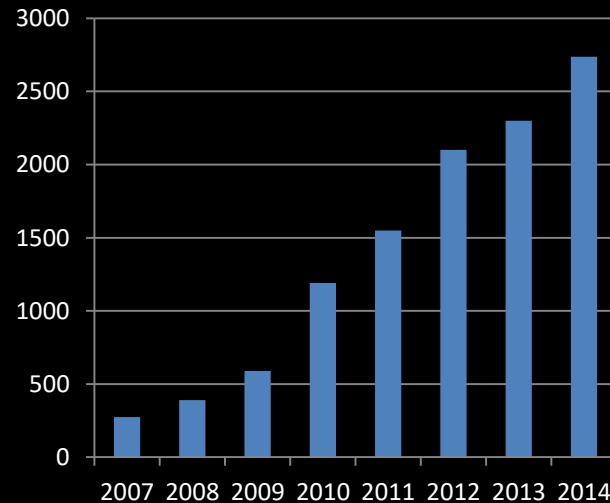

D-STAR Continues to Grow

- *As of January 1, 2015 – 1,147 DPlus Gateways, over 2,738 Voice Repeaters, 225 Data Modules and 38,724 registered users on US Trust Server.*
- *Over 1,200 repeaters in US*
- *Does not include ircDDB repeaters*

Repeaters