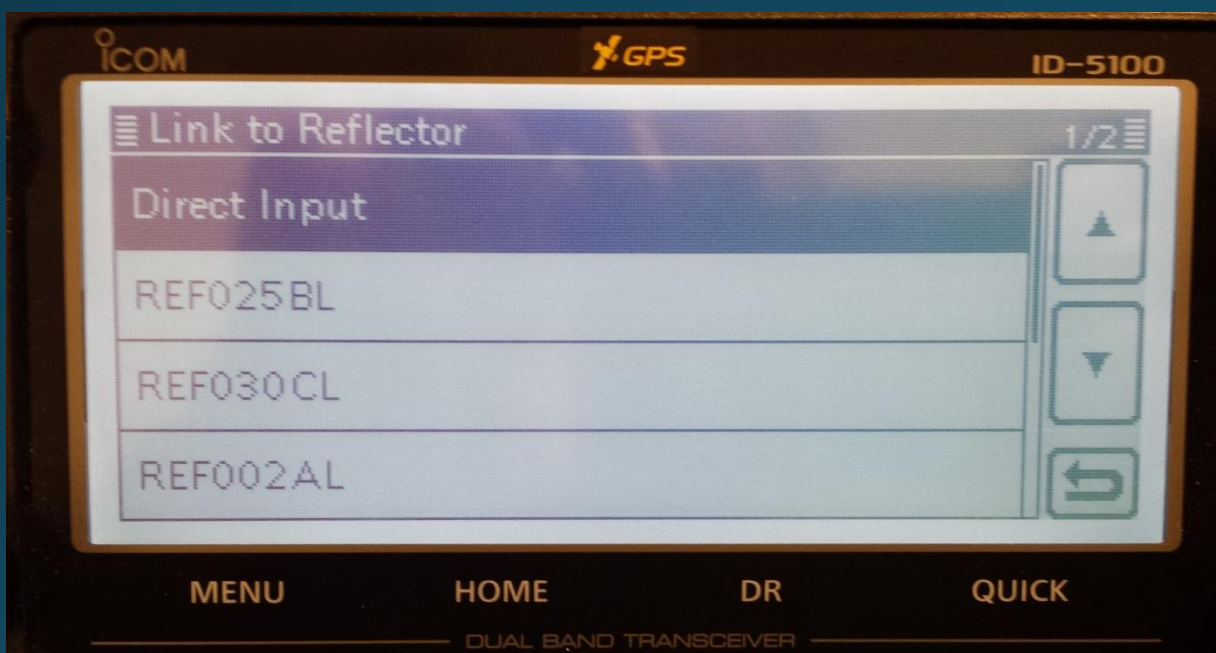

Linking to Reflectors

- To link to a Reflector, select Reflector, Link to Reflector, Direct Input, then select Reflector and Module

Once a Reflector has been selected, it's listed for quick selection