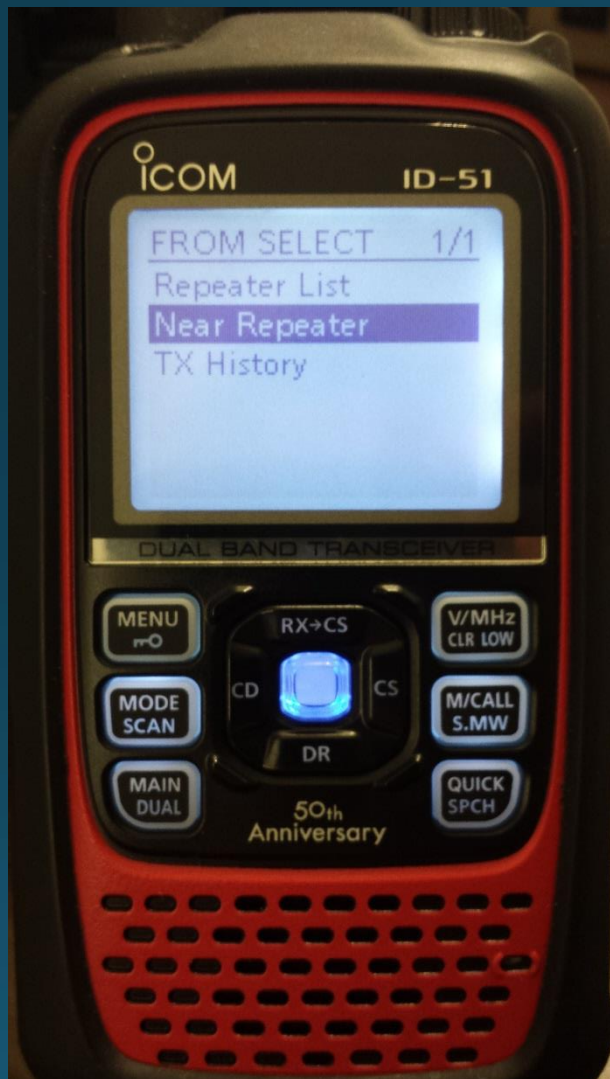

What Repeater?

- Select FROM field:
- **Repeater List** shows region, then list of repeaters
- **Near Repeater** uses built-in GPS to show list of nearest repeaters