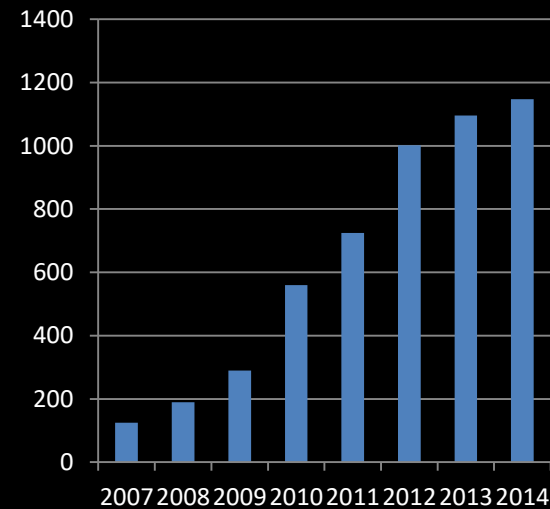

D-STAR Continues to Grow

- *As of January 1, 2015 – 1,147 DPlus Gateways, over 2,738 Voice Repeaters, 225 Data Modules and 38,724 registered users on US Trust Server.*
- *Over 1,200 repeaters in US*
- *Does not include ircDDB repeaters*

Gateways