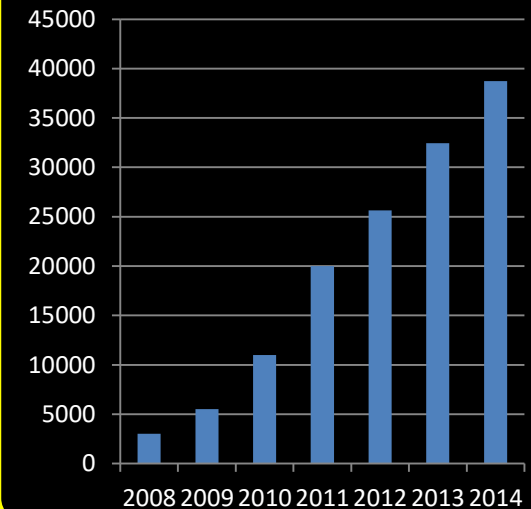

D-STAR Continues to Grow

- *As of January 1, 2015 – 1,147 DPlus Gateways, over 2,738 Voice Repeaters, 225 Data Modules and 38,724 registered users on US Trust Server.*
- *Over 1,200 repeaters in US*
- *Does not include ircDDB repeaters*

Users